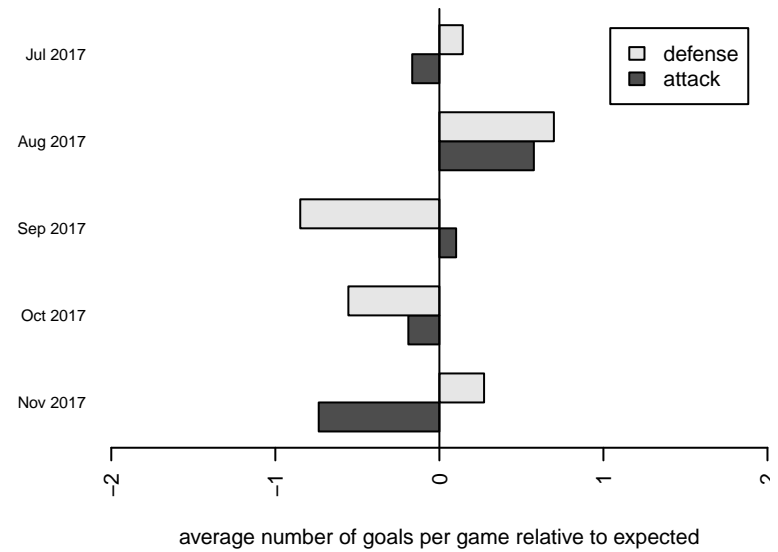

Performance relative to 13 month average