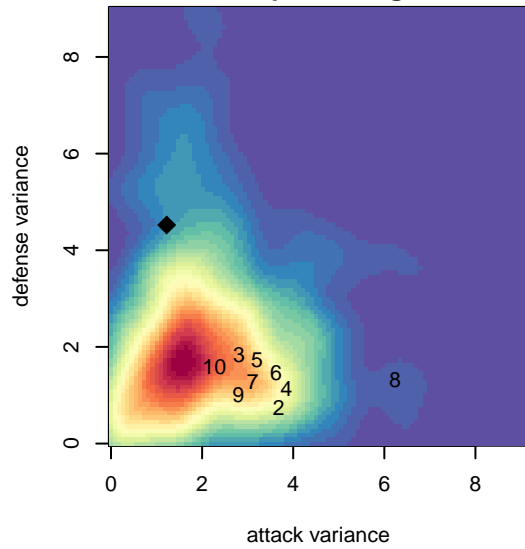

FME Xtreme B04

Fife Milton Edgewood SC
 Milton, WA
 B04 total strength=836
 attack=1.62 defense=0.79
 fall league = NPSL DIVISION 3 (04) U14
 notes= Salapu 2016

alt names used:
 FME Xtreme 04
 FME Xtreme 04
 FME Xtreme B04

Venues played:
 2017 Sounders FC Cup BU14 Silver
 2017 River Jam Copa U14
 2017 NPSL DIVISION 3 (04) U14

**attack and defense variance (black dot)
relative to other teams
and top 10 in region**

**attack and defense rating
relative to others at age
and all opponents in last 13 months**