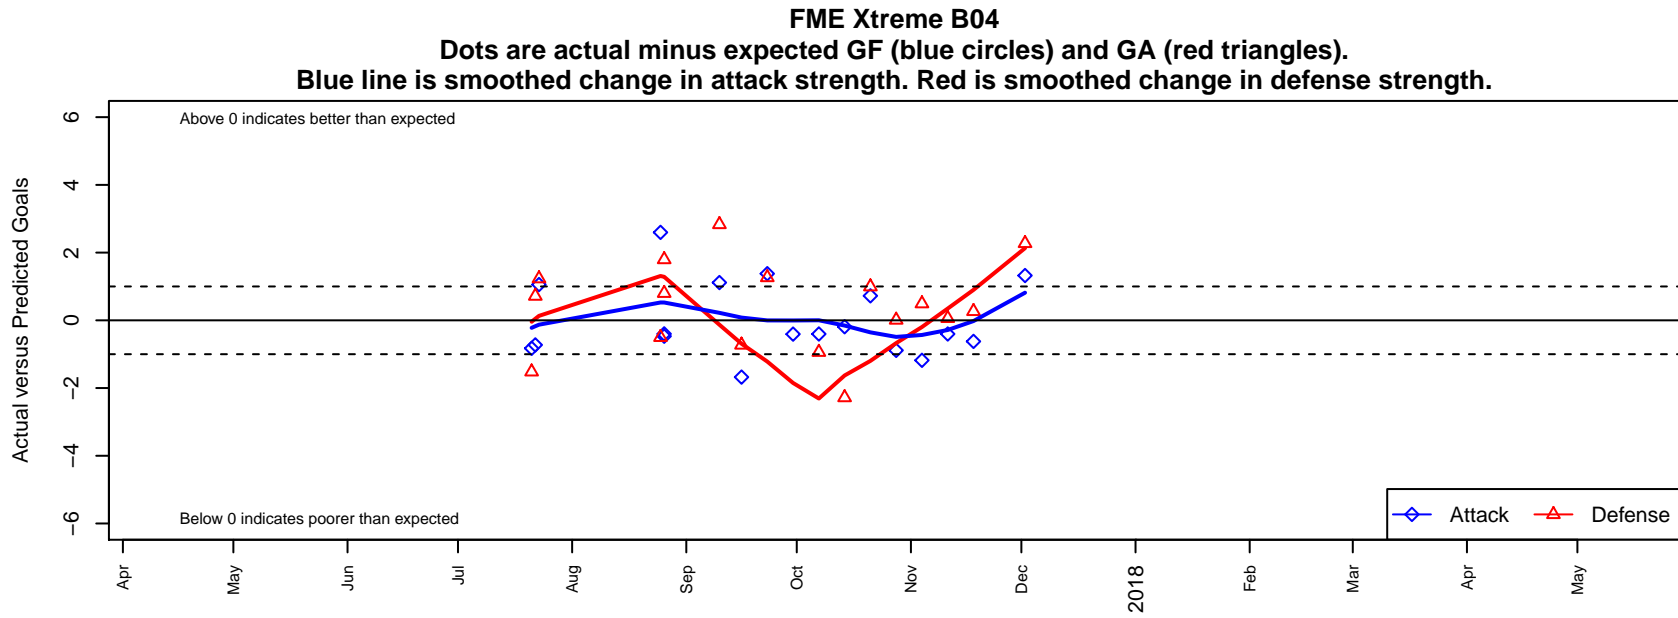

FME Xtreme B04

Fife Milton Edgewood SC
 Milton, WA
 B04 total strength=836
 attack=1.62 defense=0.79
 fall league = NPSL DIVISION 3 (04) U14
 notes= Salapu 2016

alt names used:
 FME Xtreme 04
 FME Xtreme 04
 FME Xtreme B04

Venues played:
 2017 Sounders FC Cup BU14 Silver
 2017 River Jam Copa U14
 2017 NPSL DIVISION 3 (04) U14

**attack and defense variance (black dot)
relative to other teams
and top 10 in region**

**attack and defense rating
relative to others at age
and all opponents in last 13 months**