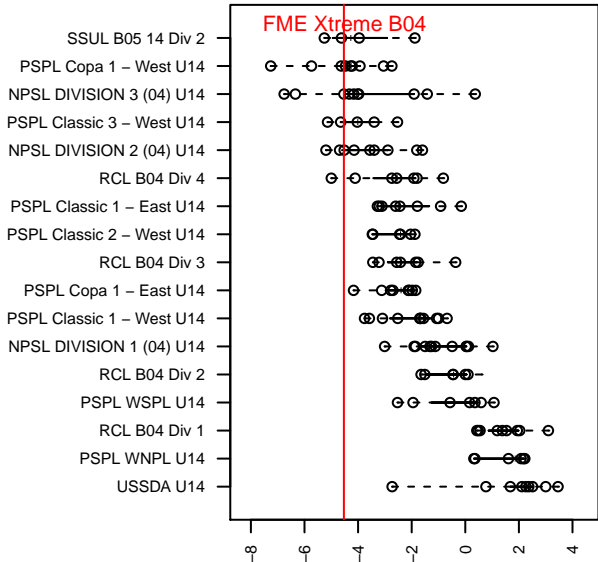

FME Xtreme B04

Fife Milton Edgewood SC
 Milton, WA
 B04 total strength=836
 attack=1.62 defense=0.79
 fall league = NPSL DIVISION 3 (04) U14
 notes= Salapu 2016

alt names used:
 FME Xtreme 04
 FME Xtreme 04
 FME Xtreme B04

Venues played:
 2017 Sounders FC Cup BU14 Silver
 2017 River Jam Copa U14
 2017 NPSL DIVISION 3 (04) U14

**attack and defense variance (black dot)
relative to other teams
and top 10 in region**

**attack and defense rating
relative to others at age
and all opponents in last 13 months**